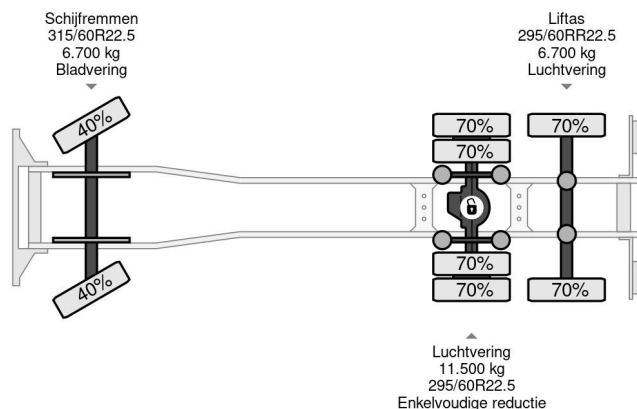

DESCRIPTION

VIDEO AVAILABLE