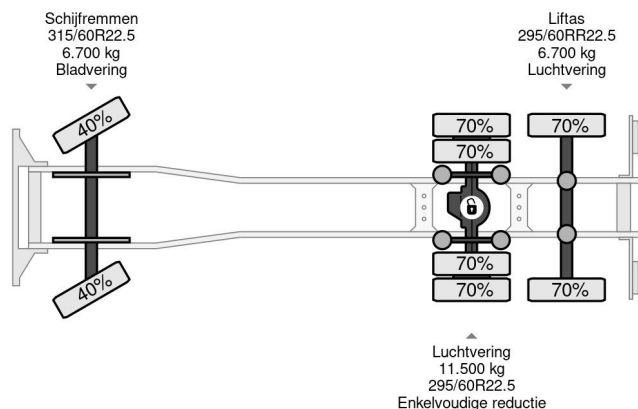

DESCRIPTION

VIDEO AVAILABLE