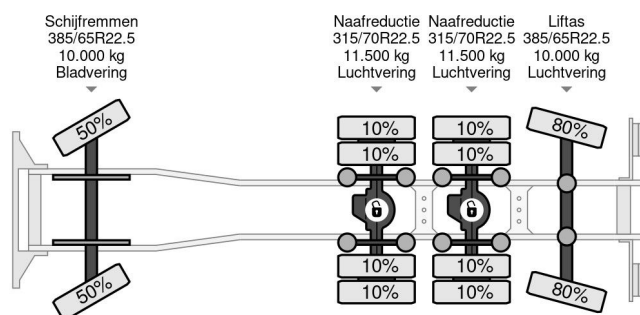

Volvo 8X4 - EURO 6 + HMF 2243-Z2 + REMOTE + HTS CABLE LIFT + LIFT/STEERING AXLE + TÜV 05-2025

COMMON

Price	On request ex VAT
Id	VO762485
Make	Volvo
Type	8X4 - EURO 6 + HMF 2243-Z2 + REMOTE + HTS CABLE LIFT + LIFT/STEERING AXLE + TÜV 05-2025
Year	2014
Mileage	577.336 km
Construction	Cable system
Gross weight	43.000 kg
Emissionclass	6

Volvo FMX 500 8X4 - EURO 6 + HMF 2243-Z2 + REMOTE + ...
Referentienummer: VO762485

PROPERTIES

First registration date	30-05-2014
Mot expiry date	30-05-2025
License plate	73-BDV-5
Fuel	Diesel
Transmission	Automatic
Vehicle identification number	YV2XT40G9EA762485
Axle configuration	8x4
Axle count	4
Weight	16.440 kg
Cylinder count	6
Power kw	375
Power hp	510
Wheelbase	665 cm
Load capacity	26.560 kg
Length	937 cm
Width	255 cm