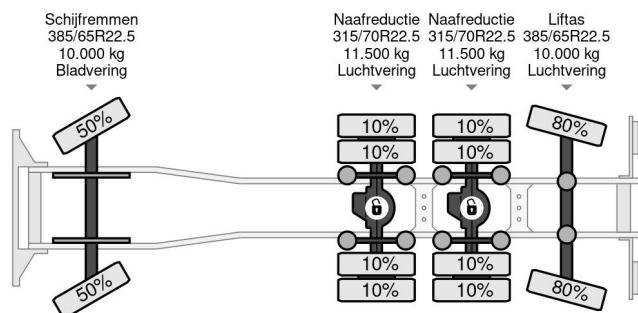

Volvo 8X4 - EURO 6 + HMF 2243-Z2 + REMOTE + HTS CABLE LIFT + LIFT/STEERING AXLE + TÜV 05-2025

COMMON

Price	On request ex VAT
Id	VO762485
Make	Volvo
Type	8X4 - EURO 6 + HMF 2243-Z2 + REMOTE + HTS CABLE LIFT + LIFT/STEERING AXLE + TÜV 05-2025
Year	2014
Mileage	577.336 km
Construction	Cable system
Gross weight	43.000 kg
Emissionclass	6

Volvo FMX 500 8X4 - EURO 6 + HMF 2243-Z2 + REMOTE + ...
Referentienummer: VO762485

PROPERTIES

First registration date	30-05-2014
Mot expiry date	30-05-2025
License plate	73-BDV-5
Fuel	Diesel
Transmission	Automatic
Vehicle identification number	YV2XT40G9EA762485
Axle configuration	8x4
Axle count	4
Weight	16.440 kg
Cylinder count	6
Power kw	375
Power hp	510
Wheelbase	665 cm
Load capacity	26.560 kg
Length	937 cm
Width	255 cm