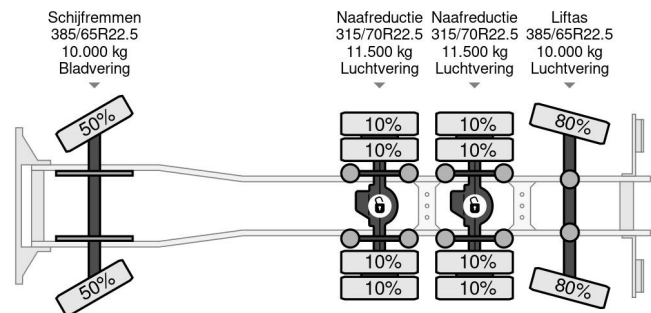

Volvo 8X4 - EURO 6 + HMF 2243-Z2 + REMOTE + HTS CABLE LIFT + LIFT/STEERING AXLE + TÜV 05-2025

COMMON

Price	On request ex VAT
Id	VO762485
Make	Volvo
Type	8X4 - EURO 6 + HMF 2243-Z2 + REMOTE + HTS CABLE LIFT + LIFT/STEERING AXLE + TÜV 05-2025
Year	2014
Mileage	577.336 km
Construction	Cable system
Gross weight	43.000 kg
Emissionclass	6

Volvo FMX 500 8X4 - EURO 6 + HMF 2243-Z2 + REMOTE + ...

Referentienummer: VO762485

PROPERTIES

First registration date	30-05-2014
Mot expiry date	30-05-2025
License plate	73-BDV-5
Fuel	Diesel
Transmission	Automatic
Vehicle identification number	YV2XT40G9EA762485
Axle configuration	8x4
Axle count	4
Weight	16.440 kg
Cylinder count	6
Power kw	375
Power hp	510
Wheelbase	665 cm
Load capacity	26.560 kg
Length	937 cm
Width	255 cm