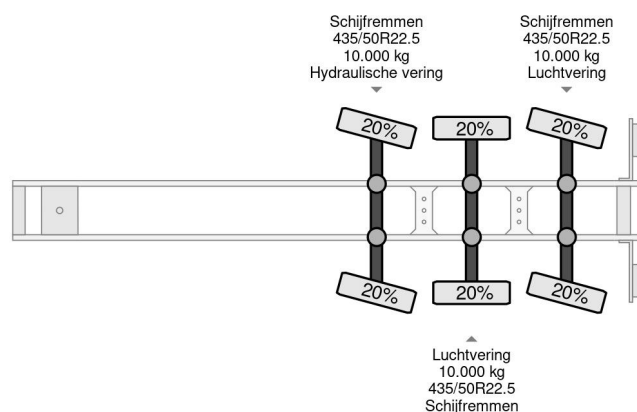

Renders 3 AXLE + 2X STEERING AXLE + TÜV 05-2025 - LZV

COMMON

Price	€ 3.750,- ex VAT
Id	REB60237-2
Make	Renders
Type	3 AXLE + 2X STEERING AXLE + TÜV 05-2025 - LZV
Year	2008
Construction	Container transport
Gross weight	46.000 kg

PROPERTIES

First registration date	31-10-2008
Mot expiry date	07-05-2025
License plate	OK-48-SK
Vehicle identification number	YA5B303A846B60237
Axle count	3
Weight	7.300 kg
Wheelbase	950 cm
Construction dimensions (l/b/h)	
Load capacity	38.700 kg
Length	1.265 cm
Width	255 cm

ACCESSORIES

- Anti-lock braking system

Renders 3 AXLE + 2X STEERING AXLE + TÜV 05-2025 - LZV

Referentienummer: REB60237-2

DESCRIPTION