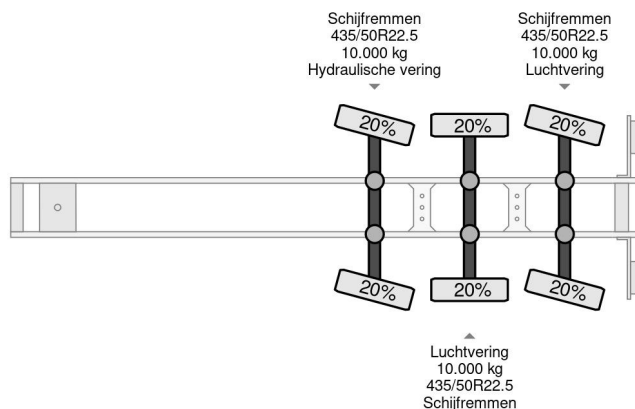

PROPERTIES

First registration date	31-10-2008
Mot expiry date	07-05-2025
License plate	OK-48-SK
Vehicle identification number	YA5B303A846B60237
Axle count	3
Weight	7.300 kg
Wheelbase	950 cm
Construction dimensions (l/b/h)	
Load capacity	38.700 kg
Length	1.265 cm
Width	255 cm

ACCESSORIES

- Anti-lock braking system

Renders 3 AXLE + 2X STEERING AXLE + TÜV 05-2025 - LZV

Referentienummer: REB60237-2

DESCRIPTION