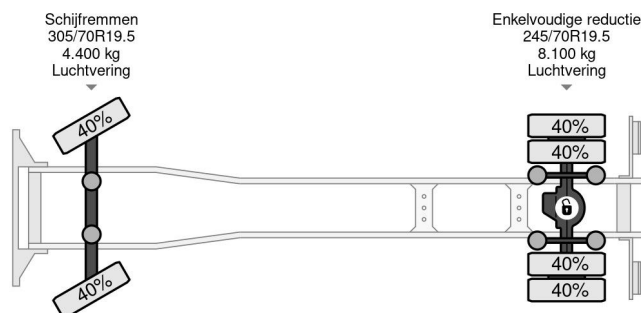

## PROPERTIES

First registration date	10-12-2013
Mot expiry date	15-02-2025
License plate	94-BRN-5
Fuel	Diesel
Transmission	Automatic
Vehicle identification number	WDB9670281L793845
Axle configuration	4x2
Axle count	2
Weight	7.210 kg
Cylinder count	6
Power kw	175
Power hp	238
Wheelbase	542 cm
Construction dimensions (l/b/h)	
Load capacity	4.780 kg
Length	1.010 cm
Width	255 cm
Height	400 cm