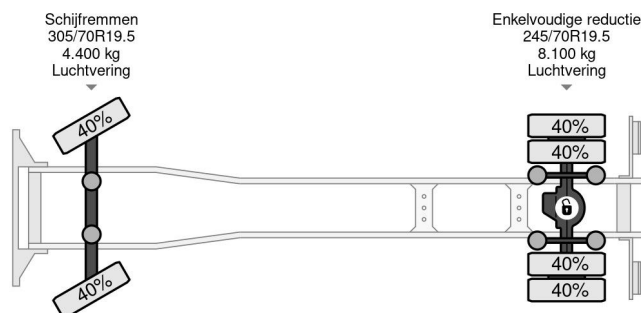

Mercedes-Benz 4X2 MOETEFINDT EURO 6 REMOTE CONTROL

COMMON

Price	€ 42.950,- ex VAT
Id	MB793845
Make	Mercedes-Benz
Type	4X2 MOETEFINDT EURO 6 REMOTE CONTROL
Year	2013
Mileage	969.485 km
Construction	Car transporter
Gross weight	11.990 kg
Emissionclass	6

Mercedes-Benz Atego 1224 4X2 MOETEFINDT EURO 6 RE...

Referentienummer: MB793845

PROPERTIES

First registration date	10-12-2013
Mot expiry date	15-02-2025
License plate	94-BRN-5
Fuel	Diesel
Transmission	Automatic
Vehicle identification number	WDB9670281L793845
Axle configuration	4x2
Axle count	2
Weight	7.210 kg
Cylinder count	6
Power kw	175
Power hp	238
Wheelbase	542 cm
Construction dimensions (l/b/h)	
Load capacity	4.780 kg
Length	1.010 cm
Width	255 cm
Height	400 cm