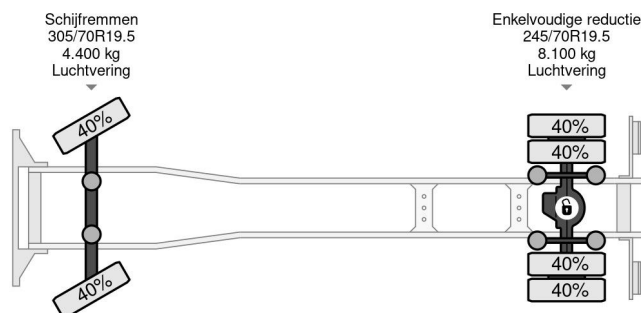

## COMMON

Price	€ 42.950,- ex VAT
Id	MB793845
Make	Mercedes-Benz
Type	4X2 MOETEFINDT EURO 6 REMOTE CONTROL
Year	2013
Mileage	969.485 km
Construction	Car transporter
Gross weight	11.990 kg
Emissionclass	6

## PROPERTIES

First registration date	10-12-2013
Mot expiry date	15-02-2025
License plate	94-BRN-5
Fuel	Diesel
Transmission	Automatic
Vehicle identification number	WDB9670281L793845
Axle configuration	4x2
Axle count	2
Weight	7.210 kg
Cylinder count	6
Power kw	175
Power hp	238
Wheelbase	542 cm
Construction dimensions (l/b/h)	
Load capacity	4.780 kg
Length	1.010 cm
Width	255 cm
Height	400 cm