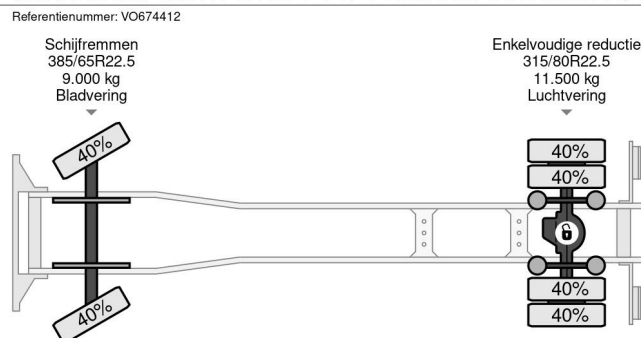

Volvo 4X2 HYVA LIFT 14T + REMOTE CONTROL TÜV TILL 11-2025

COMMON

Price	€ 19.950,- ex VAT
Id	VO674412
Make	Volvo
Type	4X2 HYVA LIFT 14T + REMOTE CONTROL TÜV TILL 11-2025
Year	2013
Mileage	537.739 km
Construction	Portal arm system
Gross weight	20.000 kg
Emissionclass	5

Volvo FM 330 4X2 HYVA LIFT 14T + REMOTE CONTROL T...
Referentienummer: VO674412

PROPERTIES

First registration date	19-11-2013
Mot expiry date	19-11-2025
License plate	79-BDH-5
Fuel	Diesel
Transmission	Automatic
Vehicle identification number	YV2J1D1A2EB674412
Axle configuration	4x2
Axle count	2
Weight	10.840 kg
Cylinder count	6
Power kw	248
Power hp	337
Wheelbase	370 cm
Load capacity	9.160 kg
Length	670 cm
Width	255 cm