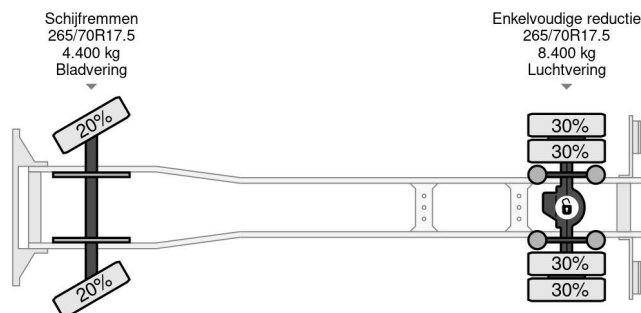

MAN 4X2 EURO 5 + LIGTHART 3-LADER - MANUAL GEAR

COMMON

Price	On request ex VAT
Id	MA290518
Make	MAN
Type	4X2 EURO 5 + LIGTHART 3-LADER - MANUAL GEAR
Year	2013
Mileage	544.949 km
Construction	Vehicle recovery vehicle
Gross weight	11.990 kg
Emissionclass	5

MAN TGL 12.250 4X2 EURO 5 + LIGTHART 3-LADER - MA...

Referentienummer: MA290518

PROPERTIES

First registration date	28-01-2013
Mot expiry date	14-02-2025
License plate	25-BBN-1
Fuel	Diesel
Transmission	Manual
Vehicle identification number	WMAN14ZZ9DY290518
Axle configuration	4x2
Axle count	2
Weight	8.440 kg
Cylinder count	6
Power kw	184
Power hp	250
Wheelbase	485 cm
Load capacity	3.550 kg
Length	897 cm
Width	245 cm