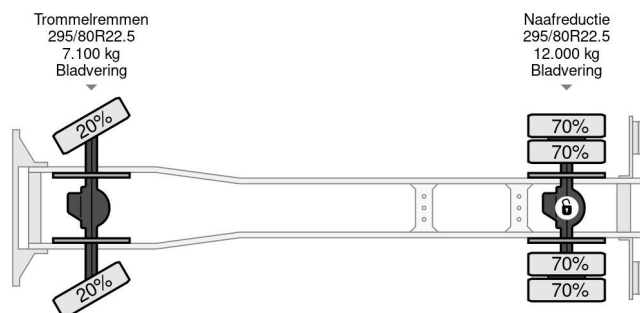

MAN 4X4 - EURO 5 + PALFINGER PK 12000 + FULL STEEL SUSP.

COMMON

Price	€ 42.950,- ex VAT
Id	MA237188-K
Make	MAN
Type	4X4 - EURO 5 + PALFINGER PK 12000 + FULL STEEL SUSP.
Year	2009
Mileage	109.089 km
Construction	Crane
Gross weight	18.000 kg
Emissionclass	5

MAN TGM 18.290 4X4 - EURO 5 + PALFINGER PK 12000 + ...

Referentienummer: MA237188-K

PROPERTIES

First registration date	14-10-2009
Fuel	Diesel
Transmission	Manual
Vehicle identification number	WMAN38ZZ19Y237188
Axle configuration	4x4
Axle count	2
Weight	6.105 kg
Power kw	213
Power hp	290
Load capacity	11.895 kg