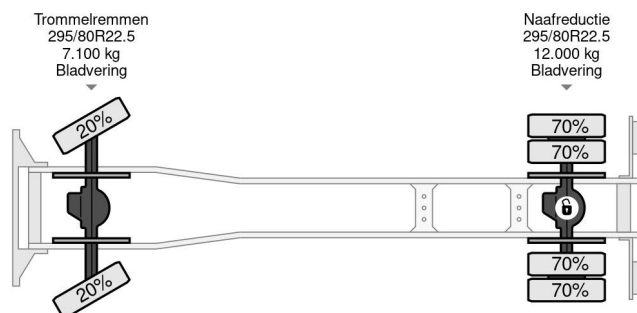

### COMMON

Price	€ 42.950,- ex VAT
Id	MA237188-K
Make	MAN
Type	4X4 - EURO 5 + PALFINGER PK 12000 + FULL STEEL SUSP.
Year	2009
Mileage	109.089 km
Construction	Crane
Gross weight	18.000 kg
Emissionclass	5

### PROPERTIES

First registration date	14-10-2009
Fuel	Diesel
Transmission	Manual
Vehicle identification number	WMAN38ZZ19Y237188
Axle configuration	4x4
Axle count	2
Weight	6.105 kg
Power kw	213
Power hp	290
Load capacity	11.895 kg