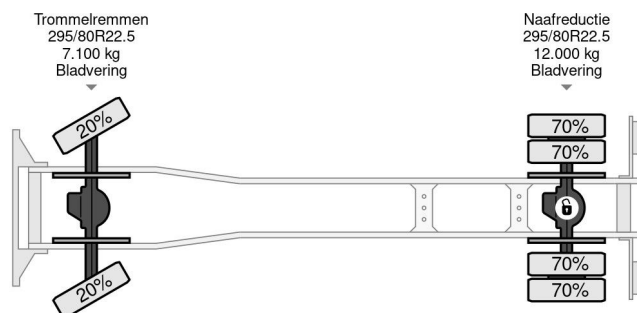

MAN 4X4 - EURO 5 + PALFINGER PK 12000 + FULL STEEL SUSP.

COMMON

Price	€ 42.950,- ex VAT
Id	MA237188-K
Make	MAN
Type	4X4 - EURO 5 + PALFINGER PK 12000 + FULL STEEL SUSP.
Year	2009
Mileage	109.089 km
Construction	Crane
Gross weight	18.000 kg
Emissionclass	5

MAN TGM 18.290 4X4 - EURO 5 + PALFINGER PK 12000 + ...

Referentienummer: MA237188-K

PROPERTIES

First registration date	14-10-2009
Fuel	Diesel
Transmission	Manual
Vehicle identification number	WMAN38ZZ19Y237188
Axle configuration	4x4
Axle count	2
Weight	6.105 kg
Power kw	213
Power hp	290
Load capacity	11.895 kg