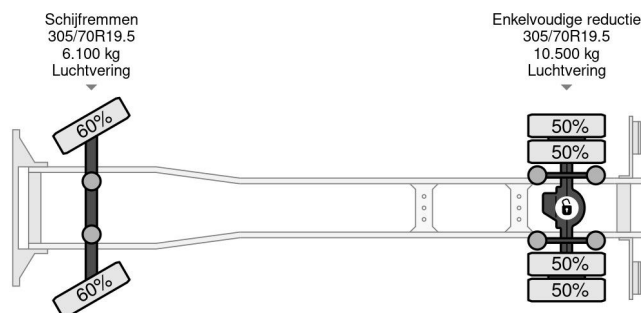

Mercedes-Benz 4X2 FALKOM 5000 + REMOTE CONTROL + WINCH EURO 6 TÜV TILL 05-2025

COMMON

Price	€ 49.750,- ex VAT
Id	MB858154-K
Make	Mercedes-Benz
Type	4X2 FALKOM 5000 + REMOTE CONTROL + WINCH EURO 6 TÜV TILL 05-2025
Year	2014
Mileage	563.019 km
Construction	Crane
Gross weight	16.000 kg
Emissionclass	6

Mercedes-Benz Atego 1823 4X2 FALKOM 5000 + REMOTE ...

Referentienummer: MB858154-K

PROPERTIES

Mot expiry date	30-05-2025
License plate	03-BDV-3
Fuel	Diesel
Transmission	Automatic
Vehicle identification number	WDB9670271L858154
Axle configuration	4x2
Axle count	2
Weight	10.775 kg
Cylinder count	6
Power kw	175
Power hp	238
Wheelbase	476 cm
Load capacity	5.225 kg
Length	890 cm
Width	252 cm