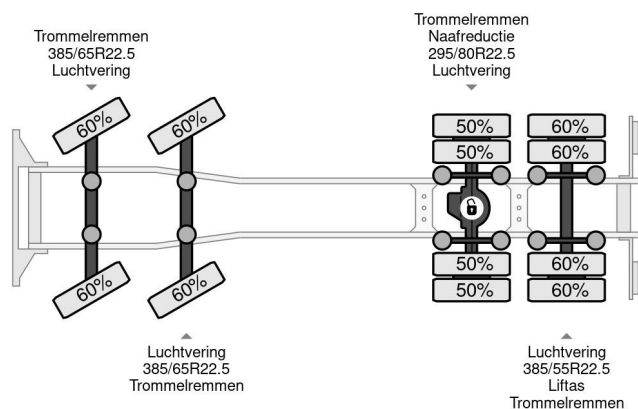

Volvo 8X2 PALFINGER PK44002 + JIB PJ115 + REMOTE CONTROL

COMMON

Price	€ 49.950,- ex VAT
Id	VO541814-K
Make	Volvo
Type	8X2 PALFINGER PK44002 + JIB PJ115 + REMOTE CONTROL
Year	2002
Mileage	486.706 km
Construction	Crane
Gross weight	35.000 kg
Emissionclass	3

Volvo FM 12.420 8X2 PALFINGER PK44002 + JIB PJ115 + ...

Referentienummer: VO541814-K

PROPERTIES

First registration date	19-03-2002
Fuel	Diesel
Transmission	Manual
Vehicle identification number	YV2J4DAC12A541814
Axle configuration	8x2
Axle count	4
Weight	21.755 kg
Power kw	309
Power hp	420
Load capacity	13.245 kg