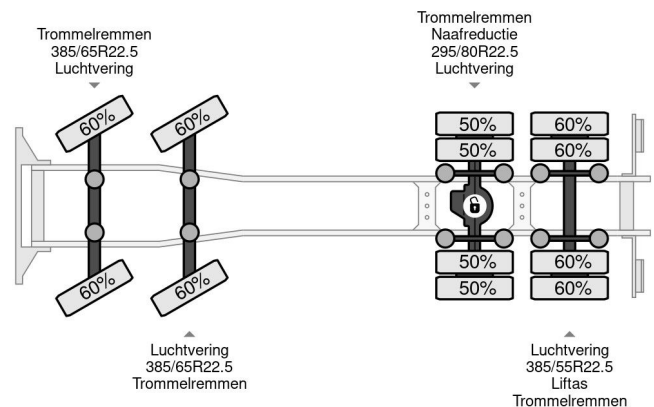

Volvo 8X2 PALFINGER PK44002 + JIB PJ115 + REMOTE CONTROL

COMMON

Price	€ 49.950,- ex VAT
Id	VO541814-K
Make	Volvo
Type	8X2 PALFINGER PK44002 + JIB PJ115 + REMOTE CONTROL
Year	2002
Mileage	486.706 km
Construction	Crane
Gross weight	35.000 kg
Emissionclass	3

Volvo FM 12.420 8X2 PALFINGER PK44002 + JIB PJ115 + ...

Referentienummer: VO541814-K

PROPERTIES

First registration date	19-03-2002
Fuel	Diesel
Transmission	Manual
Vehicle identification number	YV2J4DAC12A541814
Axle configuration	8x2
Axle count	4
Weight	21.755 kg
Power kw	309
Power hp	420
Load capacity	13.245 kg