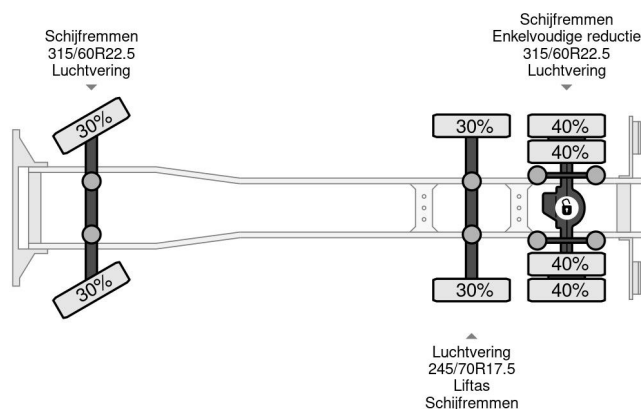

Mercedes-Benz 6X2 - ROLFO + ROLFO HANGER CAR TRANSPORTER - EURO 6

COMMON

Price	€ 59.750,- ex VAT
Id	MB119378+RO081410-2
Make	Mercedes-Benz
Type	6X2 - ROLFO + ROLFO HANGER CAR TRANSPORTER - EURO 6
Year	2017
Mileage	859.802 km
Construction	Car transporter
Gross weight	23.500 kg
Emissionclass	6

Mercedes-Benz Actros 2643 6X2 - ROLFO + ROLFO HANG...

Referentienummer: MB119378+RO081410-2

PROPERTIES

First registration date	09-05-2017
Fuel	Diesel
Transmission	Automatic
Vehicle identification number	WDB96300510119378
Axle configuration	6x2
Axle count	3
Weight	13.500 kg
Power kw	315
Power hp	428
Construction dimensions (l/b/h)	
Load capacity	10.000 kg

DESCRIPTION

VIDEO AVAILABLE
ROLFO HANGER 28-03-2008
ZAHB1SAAS62081410
2 AXLE BPW 20%-40%