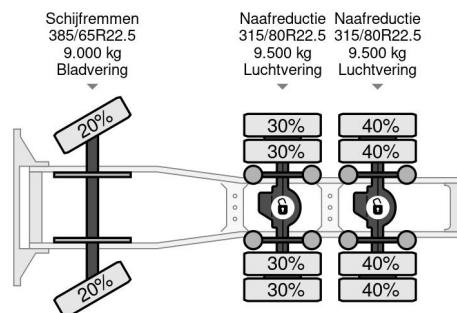

## Volvo 6X4 RETARDER BIG AXLES HUB REDUCTION

### COMMON

Price	On request ex VAT
Id	VO656109
Make	Volvo
Type	6X4 RETARDER BIG AXLES HUB REDUCTION
Year	2013
Mileage	896.457 km
Construction	Standard tractor
Gross weight	34.000 kg
Emissionclass	5

Volvo FM 500 6X4 RETARDER BIG AXLES HUB REDUCTION

### PROPERTIES

First registration date	11-10-2013
License plate	68-BDF-4
Fuel	Diesel
Transmission	Automatic
Vehicle identification number	YV2JG30D6DB656109
Axle configuration	6x4
Axle count	3
Weight	10.760 kg
Cylinder count	6
Power kw	375
Power hp	510
Wheelbase	457 cm
Load capacity	23.240 kg
Length	678 cm
Width	255 cm