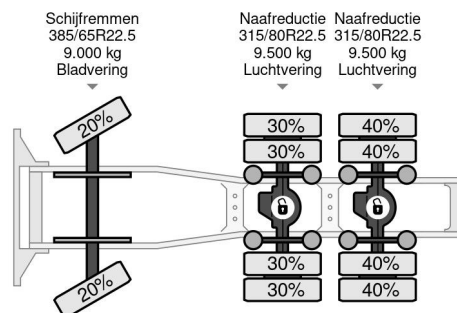

Volvo 6X4 RETARDER BIG AXLES HUB REDUCTION

COMMON

Price	On request ex VAT
Id	VO656109
Make	Volvo
Type	6X4 RETARDER BIG AXLES HUB REDUCTION
Year	2013
Mileage	896.457 km
Construction	Standard tractor
Gross weight	34.000 kg
Emissionclass	5

Volvo FM 500 6X4 RETARDER BIG AXLES HUB REDUCTION

Referentienummer: VO656109

PROPERTIES

First registration date	11-10-2013
License plate	68-BDF-4
Fuel	Diesel
Transmission	Automatic
Vehicle identification number	YV2JG30D6DB656109
Axle configuration	6x4
Axle count	3
Weight	10.760 kg
Cylinder count	6
Power kw	375
Power hp	510
Wheelbase	457 cm
Load capacity	23.240 kg
Length	678 cm
Width	255 cm