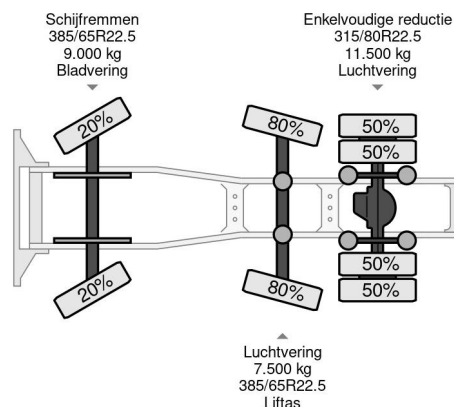

Volvo 6X2 RETARDER DYNAMIC STEERING I PARK COOL LIFT/STEERING AXLE

COMMON

| | |
|---------------|---|
| Price | On request ex VAT |
| Id | VO695762 |
| Make | Volvo |
| Type | 6X2 RETARDER DYNAMIC STEERING I PARK COOL LIFT/STEERING AXLE |
| Year | 2014 |
| Mileage | 941.357 km |
| Construction | Standard tractor |
| Gross weight | 31.000 kg |
| Emissionclass | 6 |

Volvo FH 540 6X2 RETARDER DYNAMIC STEERING I PARK...

Referentienummer: VO695762

PROPERTIES

| | |
|-------------------------------|-------------------|
| First registration date | 13-05-2014 |
| Mot expiry date | 20-03-2025 |
| License plate | 28-BDV-5 |
| Fuel | Diesel |
| Transmission | Automatic |
| Vehicle identification number | YV2RT60C8EB695762 |
| Axle configuration | 6x2 |
| Axle count | 3 |
| Weight | 9.510 kg |
| Cylinder count | 6 |
| Power kw | 405 |
| Power hp | 551 |
| Wheelbase | 460 cm |
| Load capacity | 21.490 kg |
| Length | 700 cm |
| Width | 255 cm |