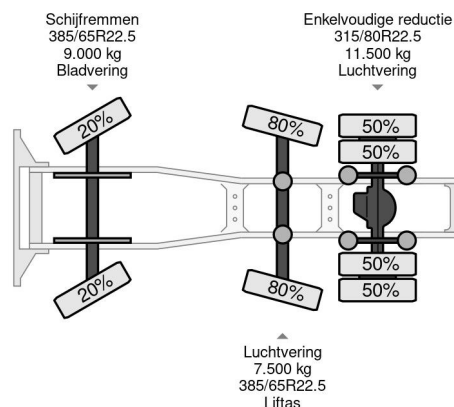

Volvo 6X2 RETARDER DYNAMIC STEERING I PARK COOL LIFT/STEERING AXLE

COMMON

Price	On request ex VAT
Id	VO695762
Make	Volvo
Type	6X2 RETARDER DYNAMIC STEERING I PARK COOL LIFT/STEERING AXLE
Year	2014
Mileage	941.357 km
Construction	Standard tractor
Gross weight	31.000 kg
Emissionclass	6

Volvo FH 540 6X2 RETARDER DYNAMIC STEERING I PARK...

Referentienummer: VO695762

PROPERTIES

First registration date	13-05-2014
Mot expiry date	20-03-2025
License plate	28-BDV-5
Fuel	Diesel
Transmission	Automatic
Vehicle identification number	YV2RT60C8EB695762
Axle configuration	6x2
Axle count	3
Weight	9.510 kg
Cylinder count	6
Power kw	405
Power hp	551
Wheelbase	460 cm
Load capacity	21.490 kg
Length	700 cm
Width	255 cm