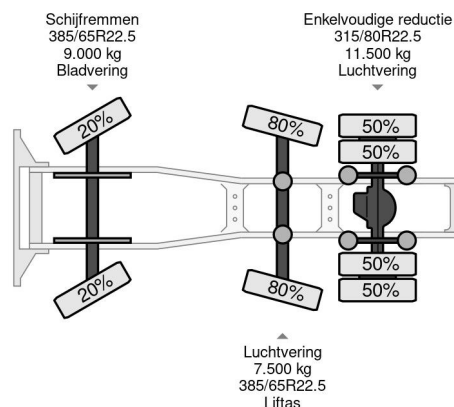

## COMMON

Price	On request ex VAT
Id	VO695762
Make	Volvo
Type	6X2 RETARDER DYNAMIC STEERING I PARK COOL LIFT/STEERING AXLE
Year	2014
Mileage	941.357 km
Construction	Standard tractor
Gross weight	31.000 kg
Emissionclass	6

## PROPERTIES

First registration date	13-05-2014
Mot expiry date	20-03-2025
License plate	28-BDV-5
Fuel	Diesel
Transmission	Automatic
Vehicle identification number	YV2RT60C8EB695762
Axle configuration	6x2
Axle count	3
Weight	9.510 kg
Cylinder count	6
Power kw	405
Power hp	551
Wheelbase	460 cm
Load capacity	21.490 kg
Length	700 cm
Width	255 cm