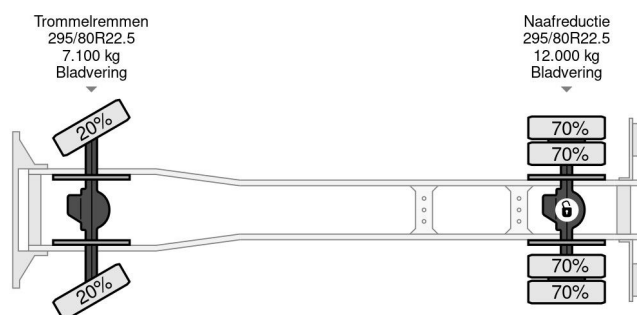

### COMMON

Price	€ 42.950,- ex VAT
Id	MA237188
Make	MAN
Type	4X4 - EURO 5 + PALFINGER PK 12000 + FULL STEEL SUSP.
Year	2009
Mileage	109.089 km
Construction	Tipper
Gross weight	18.000 kg
Emissionclass	5

### PROPERTIES

First registration date	14-10-2009
Fuel	Diesel
Transmission	Manual
Vehicle identification number	WMAN38ZZ19Y237188
Axle configuration	4x4
Axle count	2
Weight	6.105 kg
Power kw	213
Power hp	290
Construction dimensions (l/b/h)	
Load capacity	11.895 kg