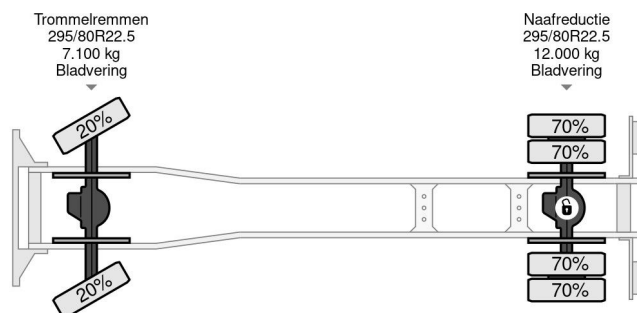

MAN 4X4 - EURO 5 + PALFINGER PK 12000 + FULL STEEL SUSP.

COMMON

Price	€ 42.950,- ex VAT
Id	MA237188
Make	MAN
Type	4X4 - EURO 5 + PALFINGER PK 12000 + FULL STEEL SUSP.
Year	2009
Mileage	109.089 km
Construction	Tipper
Gross weight	18.000 kg
Emissionclass	5

MAN TGM 18.290 4X4 - EURO 5 + PALFINGER PK 12000 + ...

Referentienummer: MA237188

PROPERTIES

First registration date	14-10-2009
Fuel	Diesel
Transmission	Manual
Vehicle identification number	WMAN38ZZ19Y237188
Axle configuration	4x4
Axle count	2
Weight	6.105 kg
Power kw	213
Power hp	290
Construction dimensions (l/b/h)	
Load capacity	11.895 kg