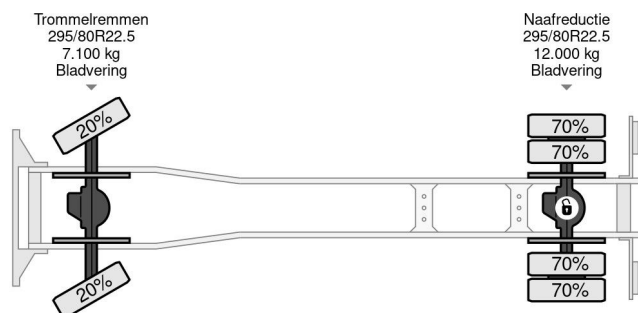

MAN 4X4 - EURO 5 + PALFINGER PK 12000 + FULL STEEL SUSP.

COMMON

Price	€ 42.950,- ex VAT
Id	MA237188
Make	MAN
Type	4X4 - EURO 5 + PALFINGER PK 12000 + FULL STEEL SUSP.
Year	2009
Mileage	109.089 km
Construction	Tipper
Gross weight	18.000 kg
Emissionclass	5

MAN TGM 18.290 4X4 - EURO 5 + PALFINGER PK 12000 + ...

Referentienummer: MA237188

PROPERTIES

First registration date	14-10-2009
Fuel	Diesel
Transmission	Manual
Vehicle identification number	WMAN38ZZ19Y237188
Axle configuration	4x4
Axle count	2
Weight	6.105 kg
Power kw	213
Power hp	290
Construction dimensions (l/b/h)	
Load capacity	11.895 kg