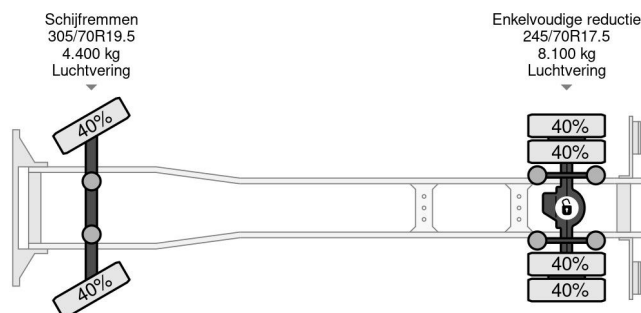

Mercedes-Benz 4X2 MOETEFINDT + MOETEFINDT HANGER + WINCHES + REMOTE CONTROL

COMMON

Price	€ 49.950,- ex VAT
Id	MB793845 + MOM18023-2
Make	Mercedes-Benz
Type	4X2 MOETEFINDT + MOETEFINDT HANGER + WINCHES + REMOTE CONTROL
Year	2013
Mileage	969.485 km
Construction	Car transporter
Gross weight	11.990 kg
Emissionclass	6

Mercedes-Benz Atego 1224 4X2 MOETEFINDT + MOETEFINDT...

Referentienummer: MB793845 + MOM18023-2

PROPERTIES

First registration date	10-12-2013
Mot expiry date	15-02-2025
License plate	94-BRN-5
Fuel	Diesel
Transmission	Automatic
Vehicle identification number	WDB9670281L793845
Axle configuration	4x2
Axle count	2
Weight	7.210 kg
Cylinder count	6
Power kw	175
Power hp	238
Wheelbase	542 cm
Construction dimensions (l/b/h)	
Load capacity	4.780 kg
Length	1.010 cm
Width	255 cm
Height	400 cm