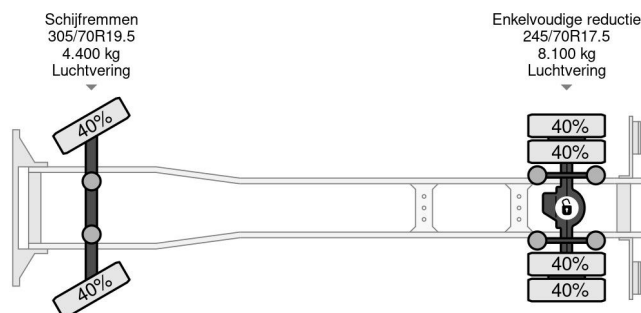

Mercedes-Benz 4X2 MOETEFINDT + MOETEFINDT HANGER + WINCHES + REMOTE CONTROL

COMMON

Price	€ 49.950,- ex VAT
Id	MB793845 + MOM18023-2
Make	Mercedes-Benz
Type	4X2 MOETEFINDT + MOETEFINDT HANGER + WINCHES + REMOTE CONTROL
Year	2013
Mileage	969.485 km
Construction	Car transporter
Gross weight	11.990 kg
Emissionclass	6

Mercedes-Benz Atego 1224 4X2 MOETEFINDT + MOETEFI...

Referentienummer: MB793845 + MOM18023-2

PROPERTIES

First registration date	10-12-2013
Mot expiry date	15-02-2025
License plate	94-BRN-5
Fuel	Diesel
Transmission	Automatic
Vehicle identification number	WDB9670281L793845
Axle configuration	4x2
Axle count	2
Weight	7.210 kg
Cylinder count	6
Power kw	175
Power hp	238
Wheelbase	542 cm
Construction dimensions (l/b/h)	
Load capacity	4.780 kg
Length	1.010 cm
Width	255 cm
Height	400 cm