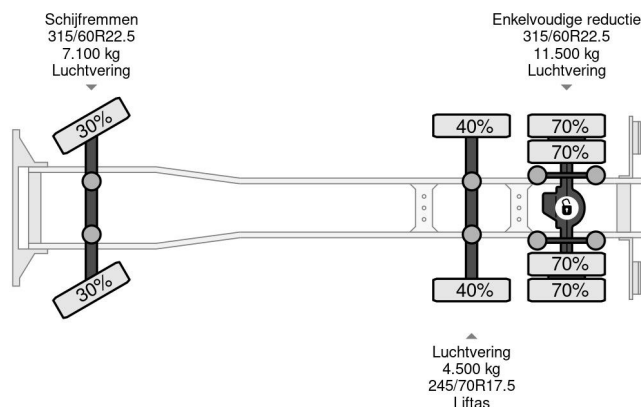

MAN 23.440 - ROLFO + ROLFO HANGER - CAR TRANSPORTER - 6X2 - EURO 6

COMMON

Price	€ 39.750,- ex VAT
Id	MA642113+RO080435-2
Make	MAN
Type	23.440 - ROLFO + ROLFO HANGER - CAR TRANSPORTER - 6X2 - EURO 6
Year	2014
Mileage	1.379.536 km
Construction	Car transporter
Gross weight	23.100 kg
Emissionclass	6

MAN TGS 23.440 - ROLFO + ROLFO HANGER - CAR T... 6x2

Referentienummer: MA642113+RO080435-2

PROPERTIES

First registration date	27-03-2014
Fuel	Diesel
Transmission	Automatic
Vehicle identification number	WMA15SZZ2EM642113
Axle configuration	6x2
Axle count	3
Weight	13.160 kg
Power kw	324
Power hp	441
Construction dimensions (l/b/h)	
Load capacity	9.940 kg

DESCRIPTION

VIDEO AVAILABLE
ROLFO FORMULA C171 HANGER 26-09-2007
2 AXLE BPW 245/70R17.5 20% - 40%