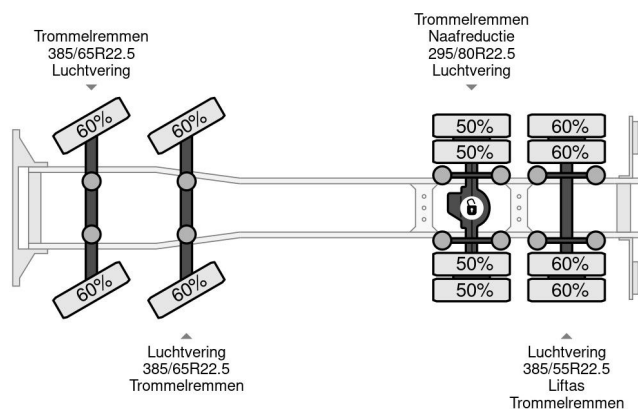

DESCRIPTION

VIDEO AVAILABLE