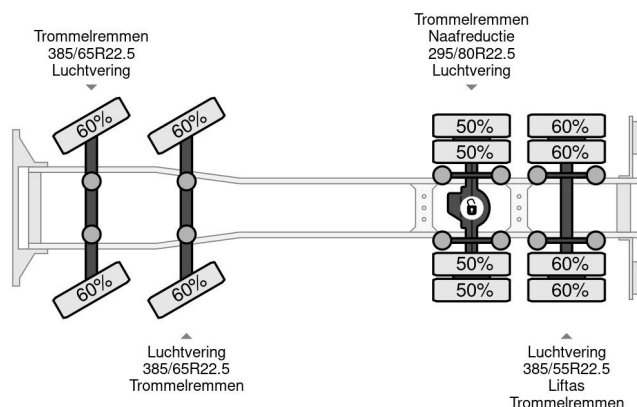

Volvo 8X2 PALFINGER PK44002 + JIB PJ115 + REMOTE CONTROL

COMMON

Price	€ 49.950,- ex VAT
Id	VO541814
Make	Volvo
Type	8X2 PALFINGER PK44002 + JIB PJ115 + REMOTE CONTROL
Year	2002
Mileage	486.706 km
Construction	Open body
Gross weight	35.000 kg
Emissionclass	3

Volvo FM 12.420 8X2 PALFINGER PK44002 + JIB PJ115 + ...

Referentienummer: VO541814

PROPERTIES

First registration date	19-03-2002
Fuel	Diesel
Transmission	Manual
Vehicle identification number	YV2J4DAC12A541814
Axle configuration	8x2
Axle count	4
Weight	21.755 kg
Power kw	309
Power hp	420
Construction dimensions (l/b/h)	
Load capacity	13.245 kg