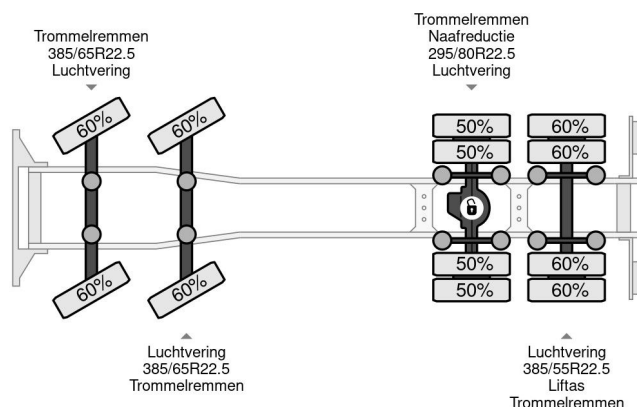

DESCRIPTION

VIDEO AVAILABLE