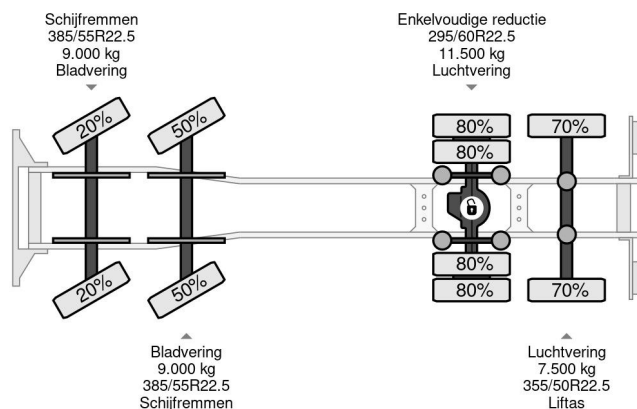

DESCRIPTION

VIDEO AVAILABLE