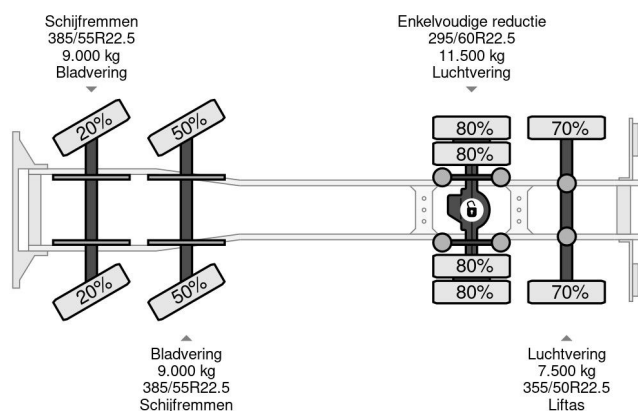

Scania R560 V8 8X2 + EFFER CRANE 1550 6S + FLYJIP 6...

Referentienummer: SC218065-K

PROPERTIES

First registration date	24-04-2009
License plate	BV-XN-36
Fuel	Diesel
Transmission	Semi-automatic
Vehicle identification number	XLER8X20005218065
Axle configuration	8x2
Axle count	4
Weight	29.150 kg
Power kw	412
Power hp	560
Load capacity	7.850 kg