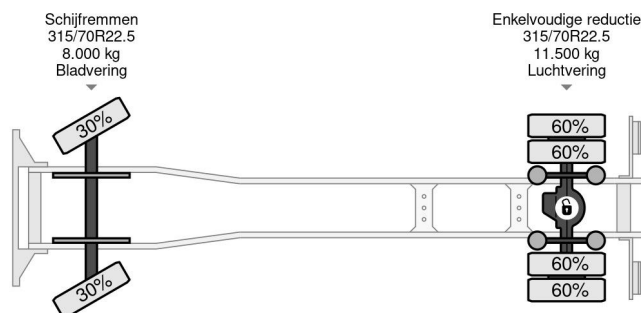

Volvo 4X2 EURO 6 360 DEGREES CAMERA DHOLLANDIA 2000 KG TÜV TILL 09-2025

COMMON

| | |
|---------------|--|
| Price | € 32.950,- ex VAT |
| Id | VO878212-2 |
| Make | Volvo |
| Type | 4X2 EURO 6 360 DEGREES CAMERA DHOLLANDIA 2000 KG TÜV TILL 09-2025 |
| Year | 2018 |
| Mileage | 501.349 km |
| Construction | Box body |
| Gross weight | 21.000 kg |
| Emissionclass | 6 |

Volvo FM 370 4X2 EURO 6 360 DEGREES CAMERA DHOL...

Referentienummer: VO878212-2

PROPERTIES

| | |
|---------------------------------|-------------------|
| First registration date | 24-09-2018 |
| Mot expiry date | 24-09-2025 |
| License plate | 32-BLJ-5 |
| Fuel | Diesel |
| Transmission | Automatic |
| Vehicle identification number | YV2X922A6JB878212 |
| Axle configuration | 4x2 |
| Axle count | 2 |
| Weight | 9.870 kg |
| Cylinder count | 6 |
| Power kw | 278 |
| Power hp | 378 |
| Wheelbase | 520 cm |
| Construction dimensions (l/b/h) | |
| Load capacity | 11.130 kg |
| Length | 940 cm |
| Width | 255 cm |