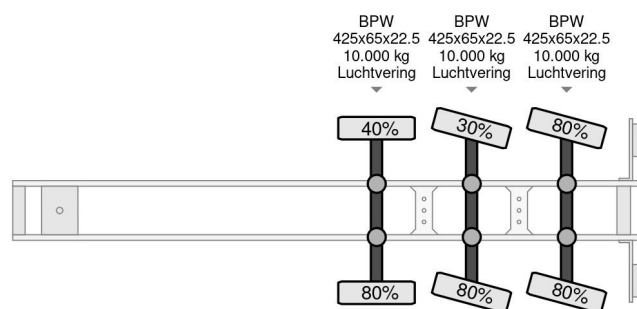

ACCESSORIES

- Anti-lock braking system

DESCRIPTION

6075557701