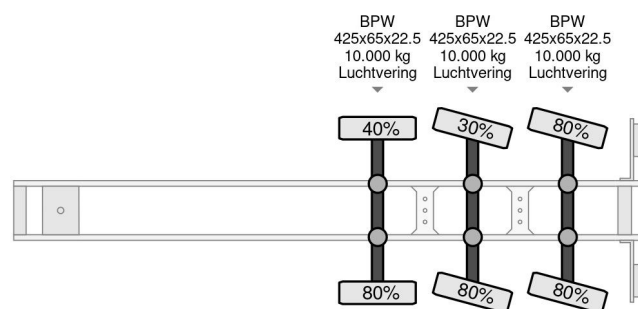

Kwb 2 AXLE STEERING

COMMON

Price	On request ex VAT
Id	KW148020-G
Make	Kwb
Type	2 AXLE STEERING
Year	2007
Construction	Open body
Gross weight	48.000 kg

PROPERTIES

First registration date	20-09-2007
License plate	OJ-56-ZV
Axle count	3
Weight	8.440 kg
Wheelbase	1.010 cm
Construction dimensions (l/b/h)	
Load capacity	39.560 kg
Length	1.378 cm
Width	255 cm

KWB 2 AXLE STEERING

Referentienummer: KW148020-G

ACCESSORIES

- Anti-lock braking system

DESCRIPTION

6075557701