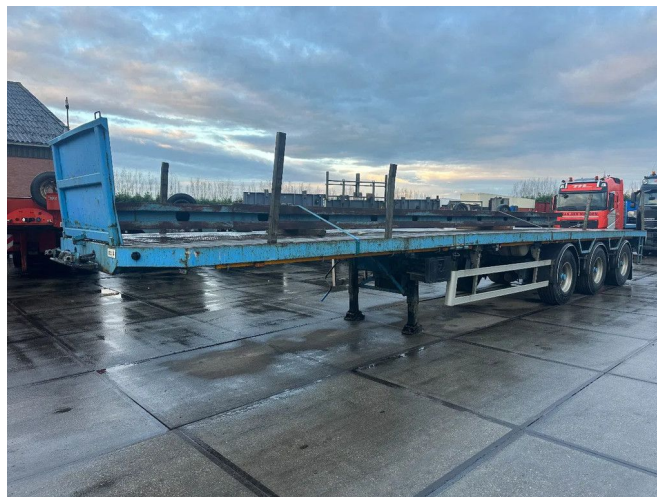

EKW 3 AXLE STEERING, dUBBLE EXTENDABLE TILL 30 METER

COMMON

Price	On request ex VAT
Id	EK175070-G
Make	EKW
Type	3 AXLE STEERING, dUBBLE EXTENDABLE TILL 30 METER
Year	2004
Construction	Open body
Gross weight	48.000 kg

PROPERTIES

First registration date	19-11-2004
License plate	OH-78-SR
Vehicle identification number	YA9UKS34804175070
Axle count	3
Weight	9.510 kg
Construction dimensions (l/b/h)	
Load capacity	38.490 kg
Width	255 cm

EKW 3 AXLE STEERING, dUBBLE EXTENDABLE TILL 30 M...

Referentienummer: EK175070-G

ACCESSORIES

- Anti-lock braking system

DESCRIPTION