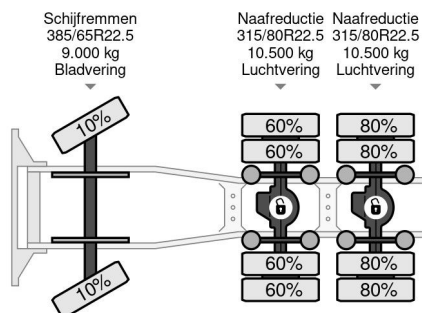

Volvo 6X4 - EURO 6 + BIG AXLES + KIPPER HYDR.

COMMON

Price	€ 42.950,- ex VAT
Id	VO808900
Make	Volvo
Type	6X4 - EURO 6 + BIG AXLES + KIPPER HYDR.
Year	2017
Mileage	519.825 km
Construction	Standard tractor
Gross weight	26.000 kg
Emissionclass	6

Volvo FH 500 6X4 - EURO 6 + BIG AXLES + KIPPER HYDR.

Referentienummer: VO808900

PROPERTIES

First registration date	09-08-2017
Fuel	Diesel
Transmission	Automatic
Vehicle identification number	YV2RT40D3HA808900
Axle configuration	6x4
Axle count	3
Weight	10.400 kg
Power kw	375
Power hp	510
Load capacity	15.600 kg