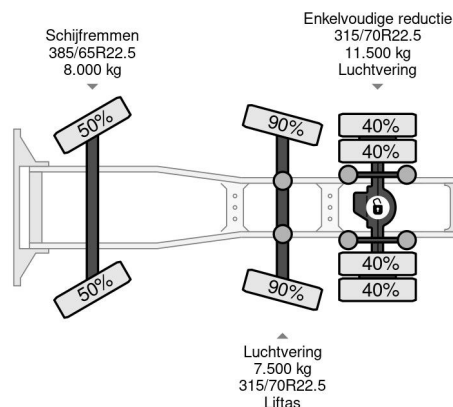

Volvo 6X2 EURO 6D + STEERING AXLE + HYDRAULICS

COMMON

Price	€ 57.950,- ex VAT
Id	VO876522
Make	Volvo
Type	6X2 EURO 6D + STEERING AXLE + HYDRAULICS
Year	2021
Mileage	543.196 km
Construction	Standard tractor
Gross weight	27.000 kg
Emissionclass	6

Volvo FH 460 6X2 EURO 6D + STEERING AXLE + HYDRAU...

Referentienummer: VO876522

PROPERTIES

First registration date	17-03-2021
Mot expiry date	17-03-2022
License plate	62-BXV-9
Fuel	Diesel
Transmission	Automatic
Vehicle identification number	YV2RTY0C6MA876522
Axle configuration	6x2
Axle count	3
Weight	9.214 kg
Cylinder count	6
Power kw	345
Power hp	469
Wheelbase	410 cm
Load capacity	17.786 kg
Length	650 cm
Width	255 cm