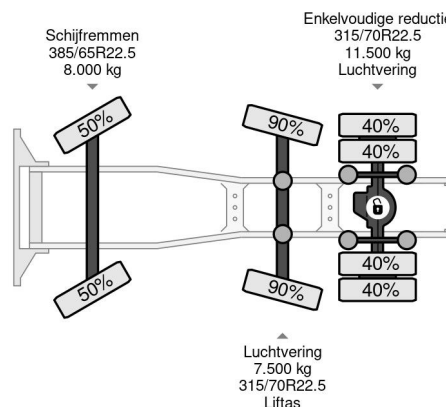

Volvo 6X2 EURO 6D + STEERING AXLE + HYDRAULICS

COMMON

Price	€ 57.950,- ex VAT
Id	VO876522
Make	Volvo
Type	6X2 EURO 6D + STEERING AXLE + HYDRAULICS
Year	2021
Mileage	543.196 km
Construction	Standard tractor
Gross weight	27.000 kg
Emissionclass	6

Volvo FH 460 6X2 EURO 6D + STEERING AXLE + HYDRAULICS

Referentienummer: VO876522

PROPERTIES

First registration date	17-03-2021
Mot expiry date	17-03-2022
License plate	62-BXV-9
Fuel	Diesel
Transmission	Automatic
Vehicle identification number	YV2RTY0C6MA876522
Axle configuration	6x2
Axle count	3
Weight	9.214 kg
Cylinder count	6
Power kw	345
Power hp	469
Wheelbase	410 cm
Load capacity	17.786 kg
Length	650 cm
Width	255 cm