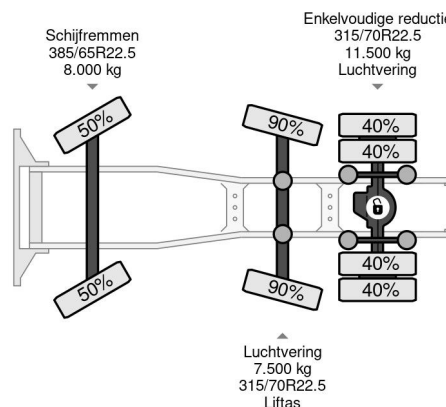

Volvo 6X2 EURO 6D + STEERING AXLE + HYDRAULICS

COMMON

Price	€ 57.950,- ex VAT
Id	VO876522
Make	Volvo
Type	6X2 EURO 6D + STEERING AXLE + HYDRAULICS
Year	2021
Mileage	543.196 km
Construction	Standard tractor
Gross weight	27.000 kg
Emissionclass	6

Volvo FH 460 6X2 EURO 6D + STEERING AXLE + HYDRAU...

Referentienummer: VO876522

PROPERTIES

First registration date	17-03-2021
Mot expiry date	17-03-2022
License plate	62-BXV-9
Fuel	Diesel
Transmission	Automatic
Vehicle identification number	YV2RTY0C6MA876522
Axle configuration	6x2
Axle count	3
Weight	9.214 kg
Cylinder count	6
Power kw	345
Power hp	469
Wheelbase	410 cm
Load capacity	17.786 kg
Length	650 cm
Width	255 cm