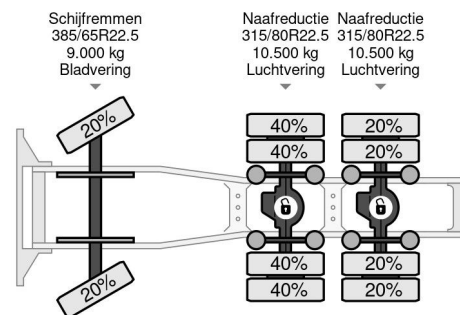

Volvo 6X4 - EURO 6 + BIG AXLES + KIPPER HYDR.

COMMON

Price	€ 42.950,- ex VAT
Id	VO808851
Make	Volvo
Type	6X4 - EURO 6 + BIG AXLES + KIPPER HYDR.
Year	2017
Mileage	497.474 km
Construction	Standard tractor
Gross weight	26.000 kg
Emissionclass	6

Volvo FH 500 6X4 - EURO 6 + BIG AXLES + KIPPER HYDR.

Referentienummer: VO808851

PROPERTIES

First registration date	04-07-2017
Fuel	Diesel
Transmission	Automatic
Vehicle identification number	YV2RT40D5HA808851
Axle configuration	6x4
Axle count	3
Weight	10.625 kg
Power kw	375
Power hp	510
Load capacity	15.375 kg