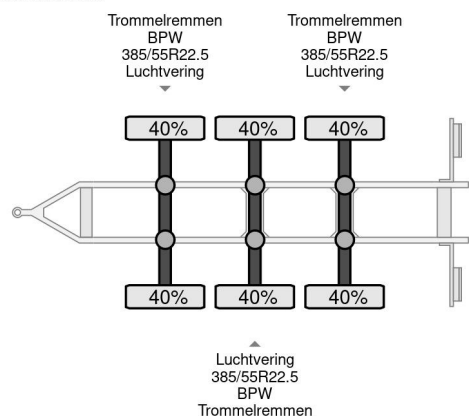

KEL-BERG D23B3 KIPPER 2011 3XBPW AXLE

COMMON

Price	€ 8.950,- ex VAT
Id	KEE15774-2
Make	KEL-BERG
Type	D23B3 KIPPER 2011 3XBPW AXLE
Year	2011
Construction	Tipper
Gross weight	25.000 kg

PROPERTIES

First registration date	22-09-2011
Vehicle identification number	SKBD24B209KE15774
Axle count	3
Weight	5.100 kg
Construction dimensions (l/b/h)	
Load capacity	19.900 kg

Kel-Berg D23B3 KIPPER 2011 3XBPW AXLE

Referentienummer: KEE15774-2

ACCESSORIES

DESCRIPTION

VIDEO AVAILABLE