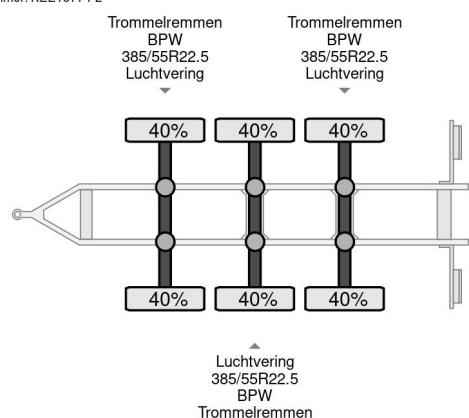

KEL-BERG D23B3 KIPPER 2011 3XBPW AXLE

COMMON

| | |
|--------------|------------------------------|
| Price | € 8.950,- ex VAT |
| Id | KEE15774-2 |
| Make | KEL-BERG |
| Type | D23B3 KIPPER 2011 3XBPW AXLE |
| Year | 2011 |
| Construction | Tipper |
| Gross weight | 25.000 kg |

PROPERTIES

| | |
|---------------------------------|-------------------|
| First registration date | 22-09-2011 |
| Vehicle identification number | SKBD24B209KE15774 |
| Axle count | 3 |
| Weight | 5.100 kg |
| Construction dimensions (l/b/h) | |
| Load capacity | 19.900 kg |

Kel-Berg D23B3 KIPPER 2011 3XBPW AXLE

Referentienummer: KEE15774-2

ACCESSORIES

DESCRIPTION

VIDEO AVAILABLE