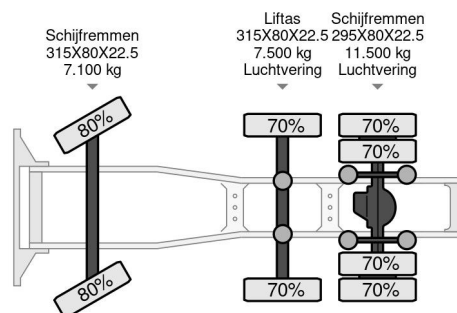

Volvo 6x2 484855 KM

COMMON

Price	On request ex VAT
Id	VO717019
Make	Volvo
Type	6x2 484855 KM
Year	2011
Mileage	484.855 km
Construction	Standard tractor
Gross weight	26.100 kg
Emissionclass	5

Volvo FM 450 6x2 484855 KM

Referentienummer: VO717019

PROPERTIES

First registration date	18-08-2011
License plate	96-BNV-2
Fuel	Diesel
Transmission	Automatic
Vehicle identification number	YV2J1G1C2BA717019
Axle configuration	6x2
Axle count	3
Weight	8.125 kg
Cylinder count	6
Power kw	338
Power hp	460
Wheelbase	411 cm
Load capacity	17.975 kg
Length	652 cm
Width	255 cm