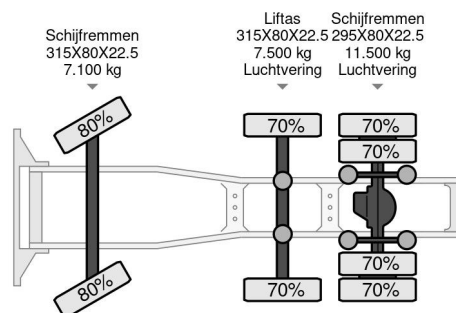

Volvo 6x2 484855 KM

COMMON

Price	On request ex VAT
Id	VO717019
Make	Volvo
Type	6x2 484855 KM
Year	2011
Mileage	484.855 km
Construction	Standard tractor
Gross weight	26.100 kg
Emissionclass	5

Volvo FM 450 6x2 484855 KM

Referentienummer: VO717019

PROPERTIES

First registration date	18-08-2011
License plate	96-BNV-2
Fuel	Diesel
Transmission	Automatic
Vehicle identification number	YV2J1G1C2BA717019
Axle configuration	6x2
Axle count	3
Weight	8.125 kg
Cylinder count	6
Power kw	338
Power hp	460
Wheelbase	411 cm
Load capacity	17.975 kg
Length	652 cm
Width	255 cm