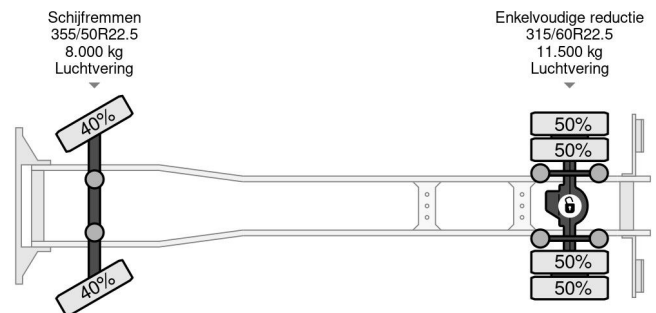

Mercedes-Benz 2027 4X2 DHOLLANDIA 3000 KG EURO 6 + WINCH TÜV TILL 05-2025

COMMON

Price	€ 42.950,- ex VAT
Id	MB048253
Make	Mercedes-Benz
Type	2027 4X2 DHOLLANDIA 3000 KG EURO 6 + WINCH TÜV TILL 05-2025
Year	2016
Mileage	449.686 km
Construction	Car transporter
Gross weight	19.500 kg
Emissionclass	6

Mercedes-Benz Antos 2027 4X2 DHOLLANDIA 3000 KG EU...

Referentienummer: MB048253

PROPERTIES

First registration date	23-05-2016
Mot expiry date	23-05-2025
License plate	53-BHG-6
Fuel	Diesel
Transmission	Automatic
Vehicle identification number	WDB96300310048253
Axle configuration	4x2
Axle count	2
Weight	9.580 kg
Cylinder count	6
Power kw	200
Power hp	272
Wheelbase	610 cm
Construction dimensions (l/b/h)	
Load capacity	9.920 kg
Length	1.085 cm
Width	255 cm