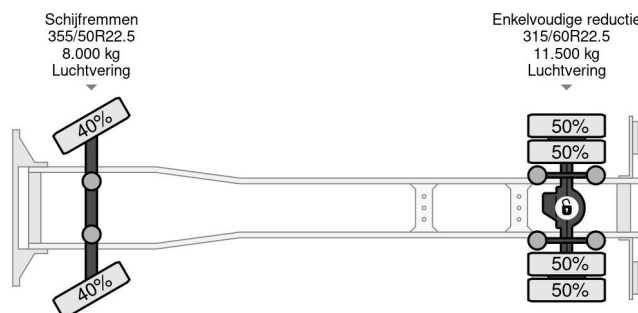

Mercedes-Benz 2027 4X2 DHOLLANDIA 3000 KG EURO 6 + WINCH TÜV TILL 05-2025

COMMON

Price	On request ex VAT
Id	MB048253
Make	Mercedes-Benz
Type	2027 4X2 DHOLLANDIA 3000 KG EURO 6 + WINCH TÜV TILL 05-2025
Year	2016
Mileage	449.686 km
Construction	Car transporter
Gross weight	19.500 kg
Emissionclass	6

MERCEDES-BENZ 2027 4X2 DHOLLANDIA 3000 KG EURO...

Referentienummer: MB048253

PROPERTIES

First registration date	23-05-2016
Mot expiry date	23-05-2025
License plate	53-BHG-6
Fuel	Diesel
Transmission	Automatic
Vehicle identification number	WDB96300310048253
Axle configuration	4x2
Axle count	2
Weight	9.580 kg
Cylinder count	6
Power kw	200
Power hp	272
Wheelbase	610 cm
Construction dimensions (l/b/h)	
Load capacity	9.920 kg
Length	1.085 cm
Width	255 cm